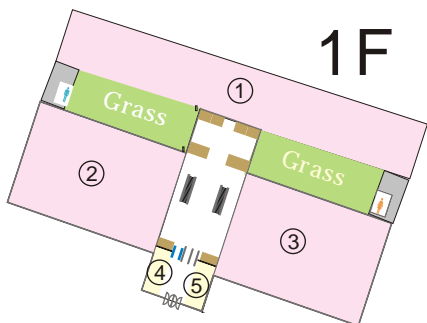

Science library

Maps & hours

2F

- ① Science book stack
- ② Dissertation Reading Room
- ③ Foreign Textbook Center Reading Room
- ④ Fudan Faculty and Alumni Works Exhibition
- ⑤ Study Room
- ⑥ Science Newspaper and Periodical Reading Room
- ⑦ Scientific and Technological Novelty Search Center

1F

- ① Science Newspaper and Periodical Stack
- ② Applied Science Borrowing and Reading Room
- ③ Basic Science Borrowing and Reading Room
- ④ Service Counter
- ⑤ Book Returning Desk

Opening hours

2F Study Room	Mon.-Sun.	7:00-23:00
2F Science Newspaper & Periodical Reading Room	Mon.-Sun.	8:00-22:00
2F Foreign Textbook Center Reading Room	Mon.-Sun.	8:00-22:00
2F Dissertation Reading Room	Mon.-Fri.	8:00-11:30
1.5F Fudan Faculty & Alumni Works Exhibition		13:30-17:00
1.5F Science Book Stack	Mon.-Fri.	8:00-17:00
1F Basic Science Borrowing & Reading Room	Mon.-Sun. (Reading)	8:00-22:00
1F Applied Science Borrowing & Reading Room	Mon.-Fri. Sun. (Borrowing)	8:00-17:00 9:00-16:00