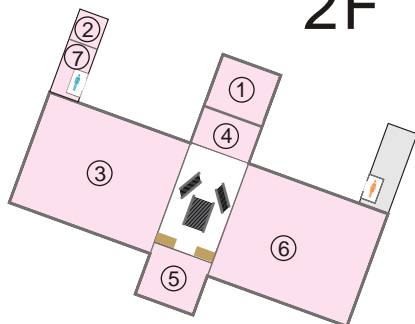

Science library

Maps & hours

2F

- ① Science book stack
- ② Dissertation Reading Room
- ③ Foreign Textbook Center Reading Room
- ④ Fudan Faculty and Alumni Works Exhibition
- ⑤ Study Room
- ⑥ Science Newspaper and Periodical Reading Room
- ⑦ Scientific and Technological Novelty Search Center

1F

- ① Science Newspaper and Periodical Stack
- ② Applied Science Borrowing and Reading Room
- ③ Basic Science Borrowing and Reading Room
- ④ Service Counter
- ⑤ Book Returning Desk

Opening hours

2F Study Room	Mon.-Sun.	7:00-23:00
2F Science Newspaper & Periodical Reading Room	Mon.-Sun.	8:00-22:00
2F Foreign Textbook Center Reading Room	Mon.-Sun.	8:00-22:00
2F Dissertation Reading Room	Mon.-Fri.	8:00-11:30
1.5F Fudan Faculty & Alumni Works Exhibition		13:30-17:00
1.5F Science Book Stack	Mon.-Fri.	8:00-17:00
1F Basic Science Borrowing & Reading Room	Mon.-Sun. (Reading)	8:00-22:00
1F Applied Science Borrowing & Reading Room	Mon.-Fri. Sun. (Borrowing)	8:00-17:00 9:00-16:00